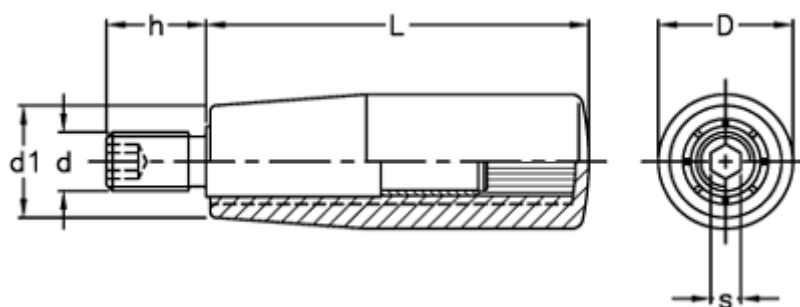

Data Sheet

Article number: 2304024962

Description: E+G Revolving handle
I.601/80+x-M10

Measures

D	= 26
d1	= 21
d 6g	= M10
h	= 17
L	= 80
s	= 5